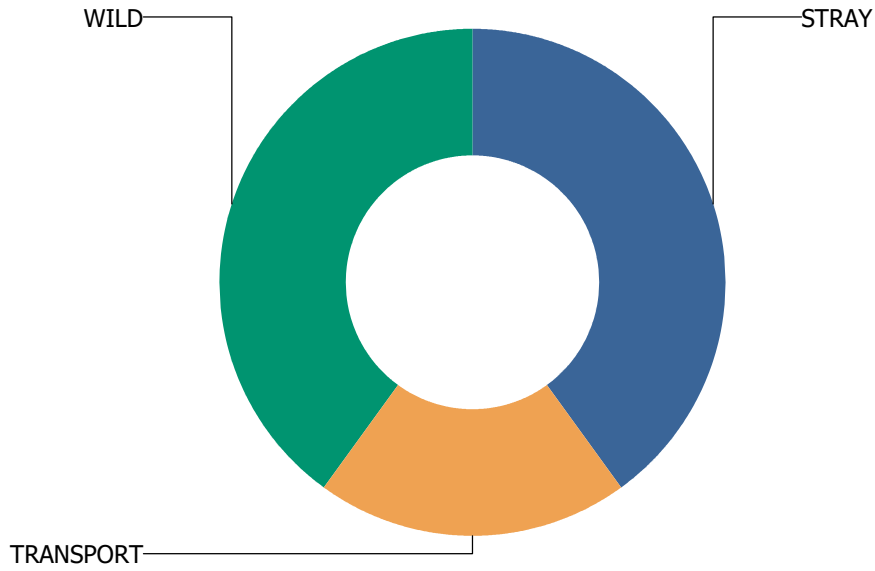

STRAY

Calls Per Species

For NEWCOMB TWP

CAT

OGDEN TOWNSHIP

Total Calls Received: 4
Total Calls Including Sequences: 7

Call Types

For OGDEN TOWNSHIP