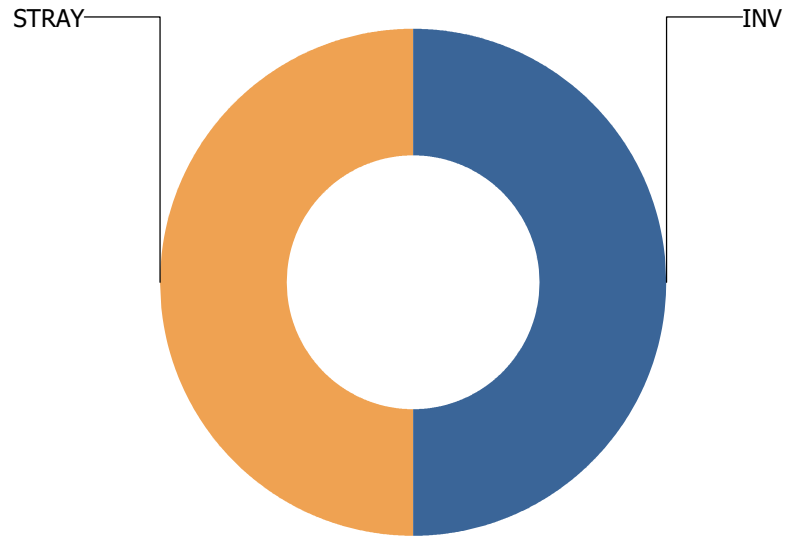

Call Types

For ST JOSEPH TWP

Calls Per Species

For ST JOSEPH TWP

THOMASBORO

Total Calls Received: 2
Total Calls Including Sequences: 5

Call Types

For THOMASBORO