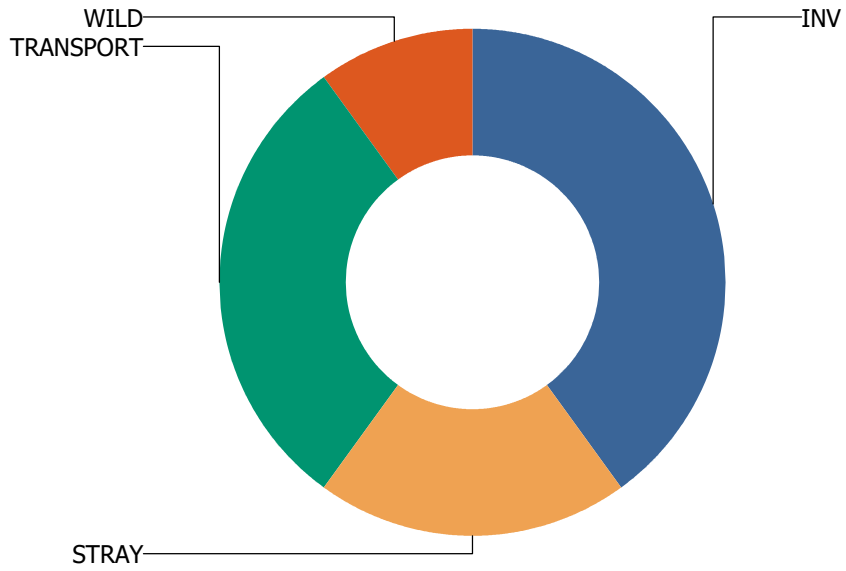

TOLONO TOWNSHIP

Total Calls Received: 1
Total Calls Including Sequences: 1

Call Types

For TOLONO TOWNSHIP

WILD

Calls Per Species

For TOLONO TOWNSHIP

RAPTOR

UIUC

Total Calls Received: 10
Total Calls Including Sequences: 12

Call Types For UIUC

Calls Per Species For UIUC

URBANA

Total Calls Received: 57
Total Calls Including Sequences: 82

Call Types

For URBANA