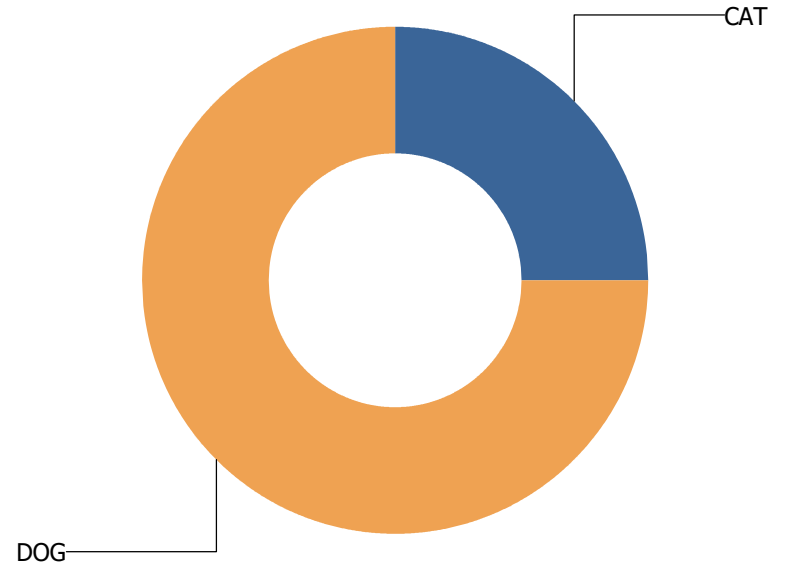

Calls Per Species

For THOMASBORO

TOLONO

Total Calls Received: 4
Total Calls Including Sequences: 5

Call Types

For TOLONO

Calls Per Species

For TOLONO