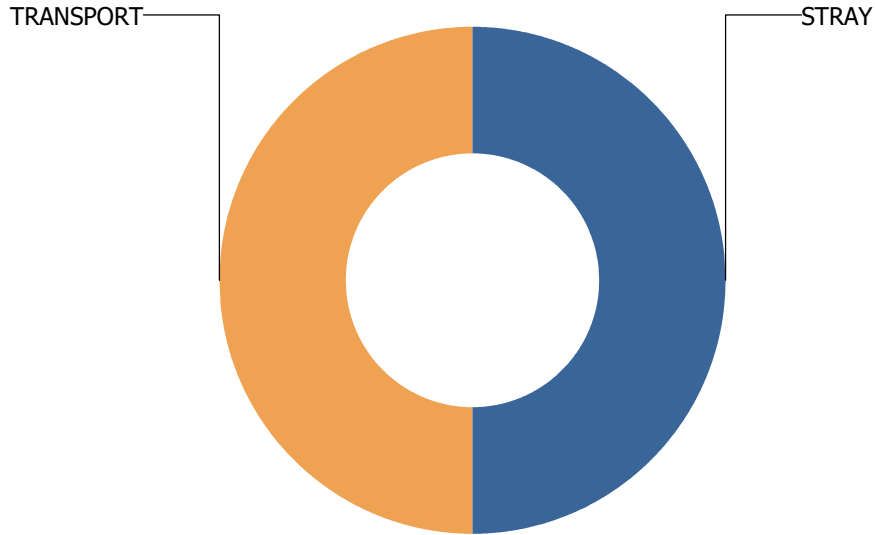

MAHOMET TWP

Total Calls Received: 2
Total Calls Including Sequences: 3

Call Types

For MAHOMET TWP