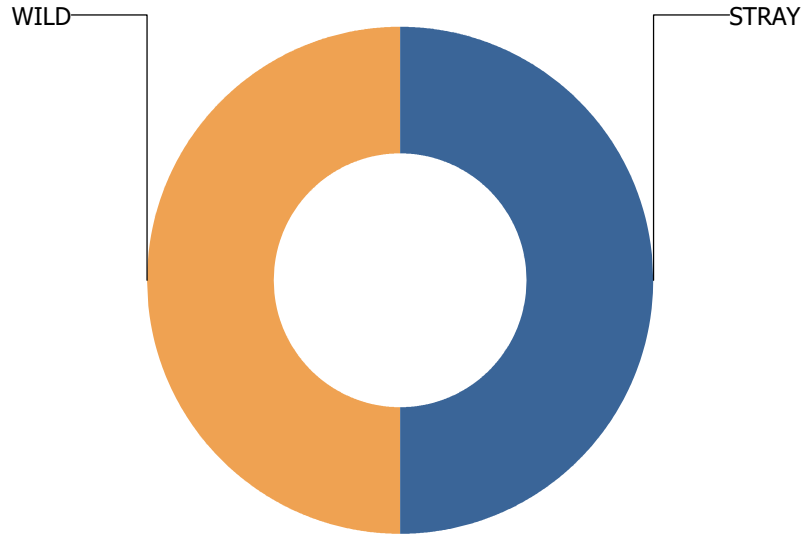

RANTOUL TWP

Total Calls Received: 2
Total Calls Including Sequences: 4

Call Types

For RANTOUL TWP