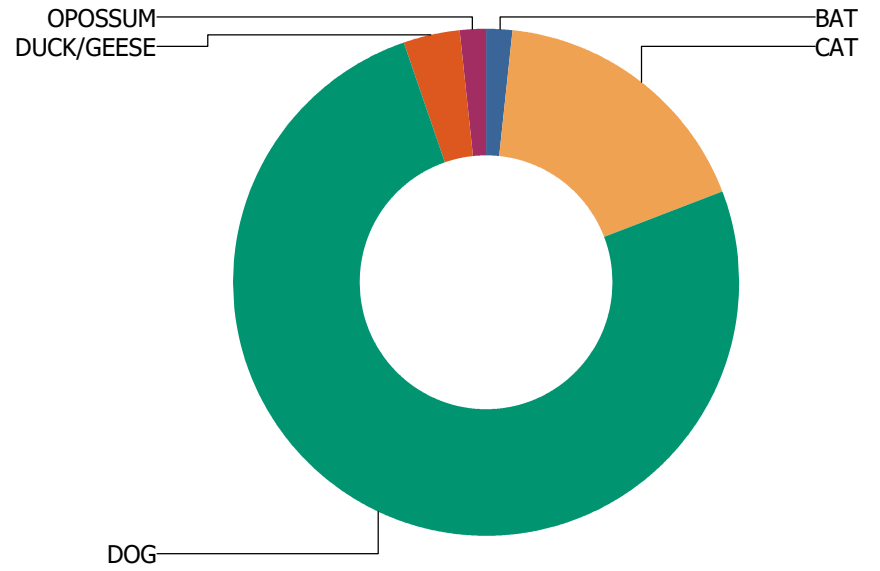

Calls Per Species

For URBANA