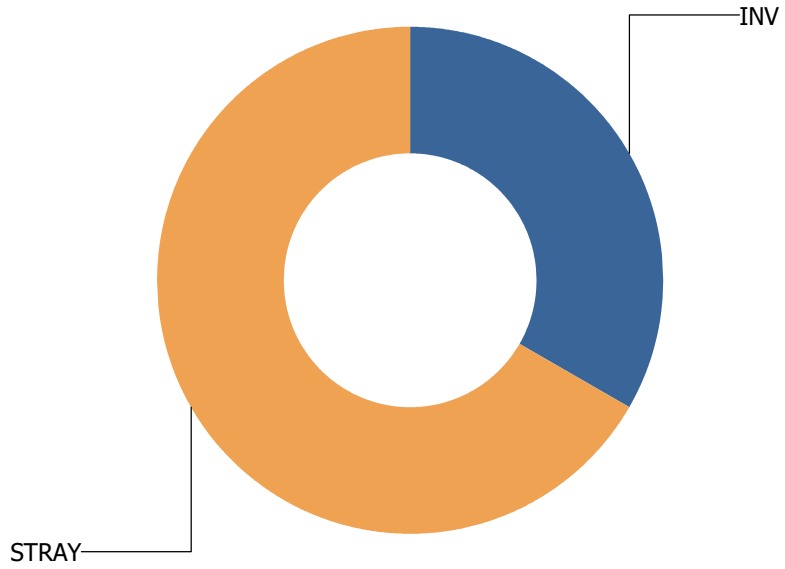

ST JOSEPH TWP

Total Calls Received: 3
Total Calls Including Sequences: 4

Call Types

For ST JOSEPH TWP