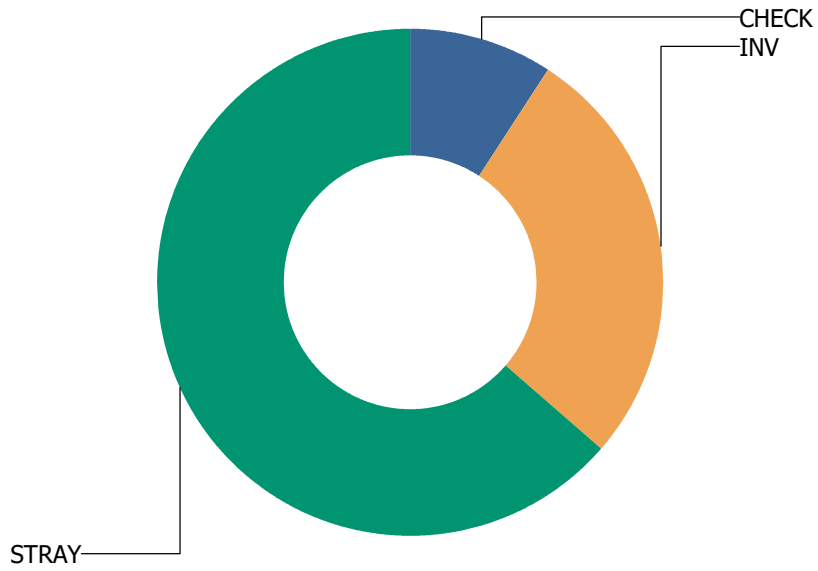

UIUC

Total Calls Received: 10
Total Calls Including Sequences: 12

Call Types For UIUC

Calls Per Species For UIUC

URBANA

Total Calls Received: 57
Total Calls Including Sequences: 82

Call Types

For URBANA

Calls Per Species

For URBANA

URBANA TOWNSHIP

Total Calls Received: 10
Total Calls Including Sequences: 16

Call Types

For URBANA TOWNSHIP

Calls Per Species

For URBANA TOWNSHIP