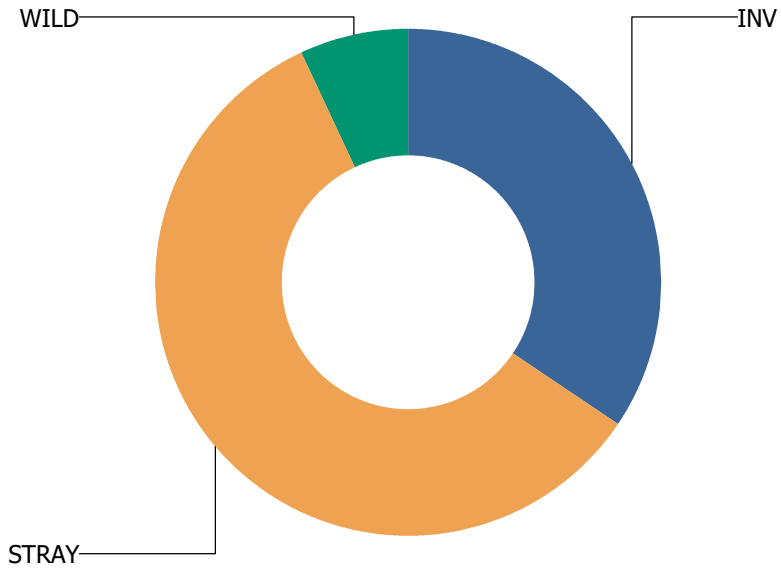

UIUC

Total Calls Received: 10
Total Calls Including Sequences: 12

Call Types For UIUC

Calls Per Species For UIUC

URBANA

Total Calls Received: 57
Total Calls Including Sequences: 82

Call Types

For URBANA