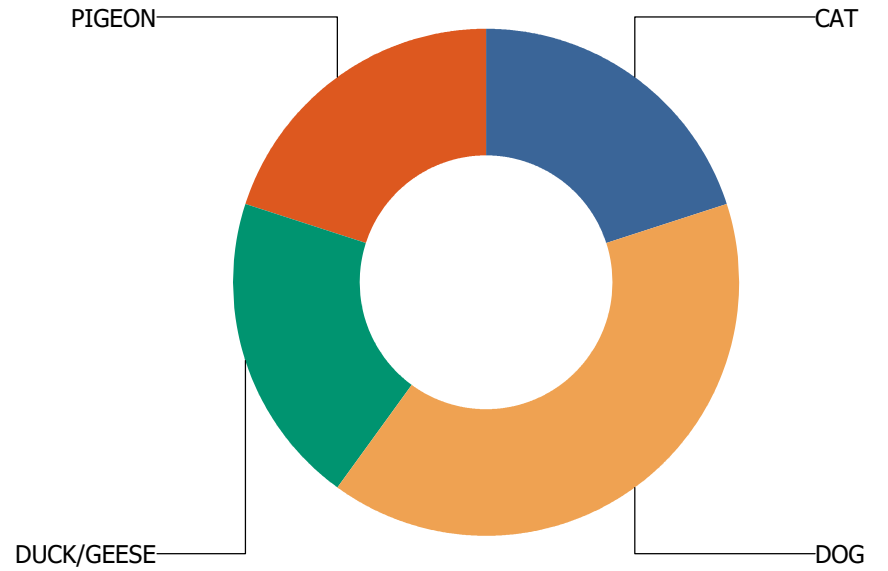

Calls Per Species

For SAVOY