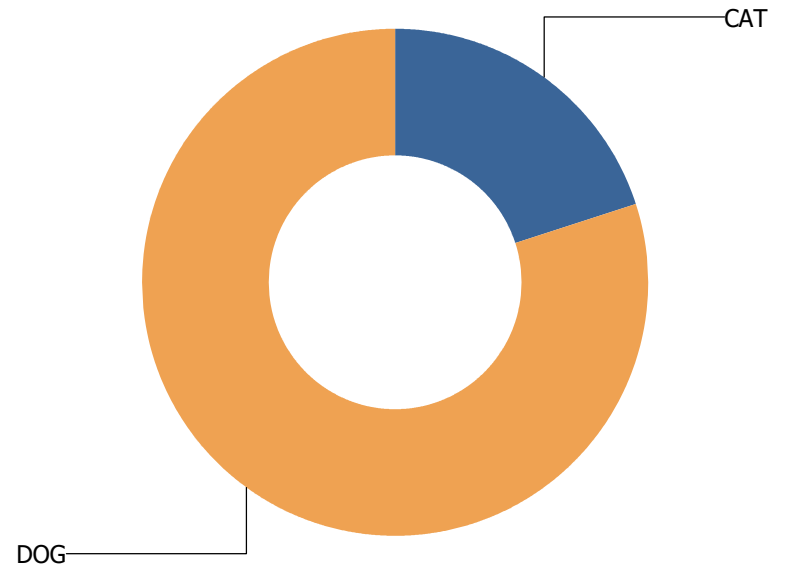

UIUC

Total Calls Received: 10
Total Calls Including Sequences: 12

Call Types For UIUC

Calls Per Species For UIUC

URBANA

Total Calls Received: 57
Total Calls Including Sequences: 82

Call Types

For URBANA

Calls Per Species

For URBANA

URBANA TOWNSHIP

Total Calls Received: 10
Total Calls Including Sequences: 16

Call Types

For URBANA TOWNSHIP

Calls Per Species

For URBANA TOWNSHIP