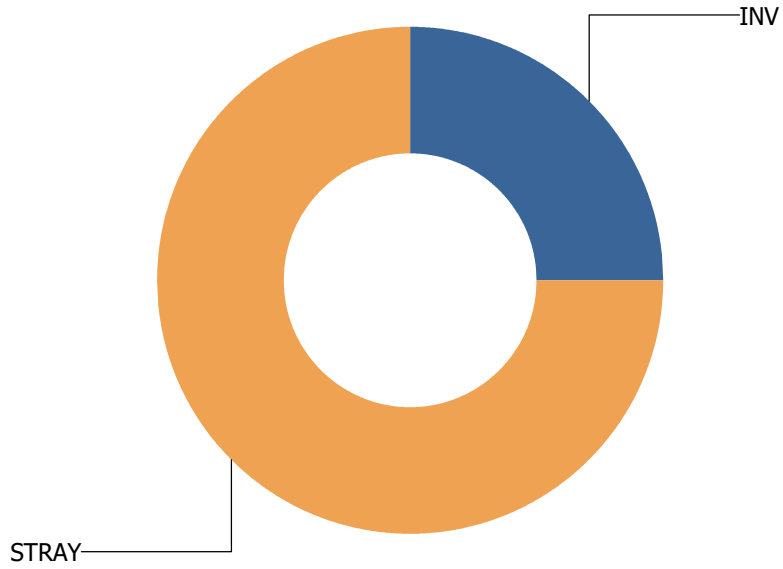

Calls Per Species

For THOMASBORO

TOLONO

Total Calls Received: 4
Total Calls Including Sequences: 5

Call Types

For TOLONO

Calls Per Species

For TOLONO