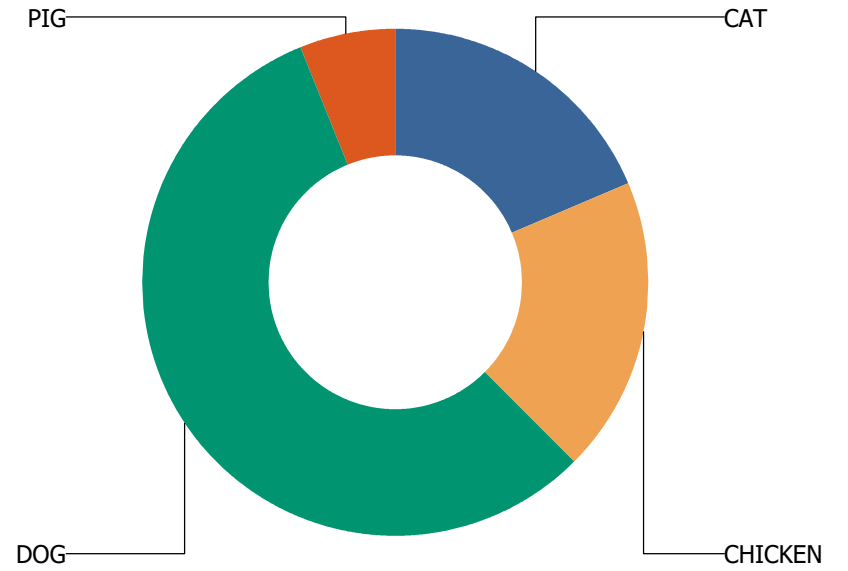

Call Types

For CHAMPAIGN

Calls Per Species

For CHAMPAIGN

CHAMPAIGN TWP

Total Calls Received: 15
Total Calls Including Sequences: 24

Call Types

For CHAMPAIGN TWP

Calls Per Species

For CHAMPAIGN TWP

EAST BEND TWP

Total Calls Received: 1
Total Calls Including Sequences: 2

Call Types

For EAST BEND TWP

STRAY

Calls Per Species