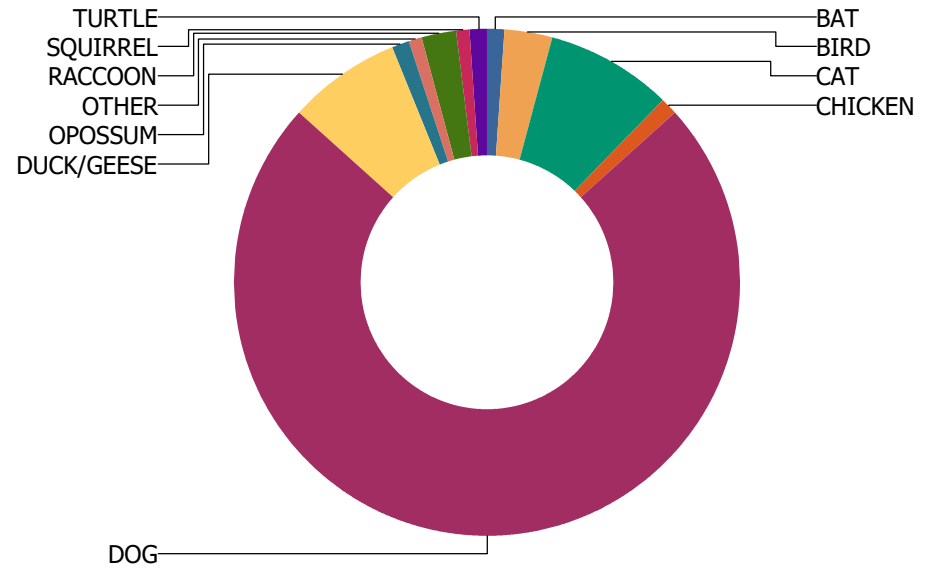

BONDVILLE

Total Calls Received: 3
Total Calls Including Sequences: 3

Call Types

For BONDVILLE

Calls Per Species

For BONDVILLE

CHAMPAIGN

Total Calls Received: 96
Total Calls Including Sequences: 149

Call Types

For CHAMPAIGN

Calls Per Species

For CHAMPAIGN

CHAMPAIGN TWP

Total Calls Received: 15
Total Calls Including Sequences: 24

Call Types

For CHAMPAIGN TWP