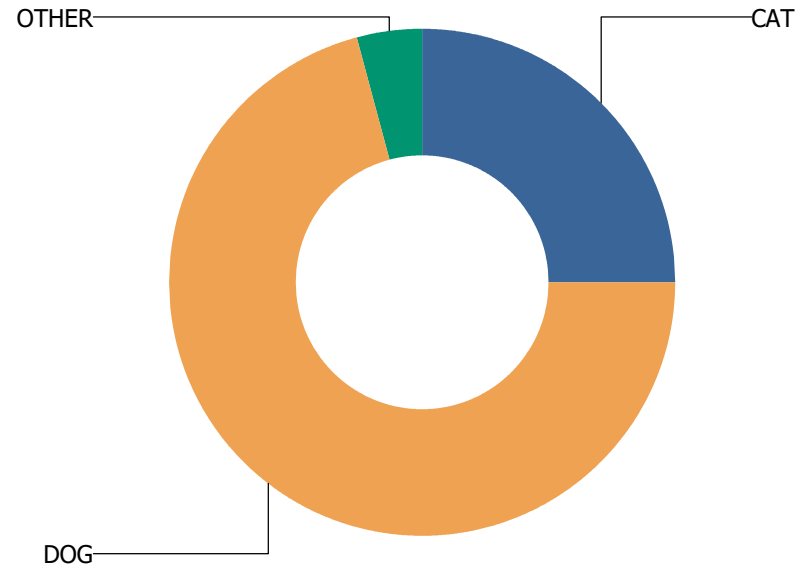

For PHILO

DOG

RANTOUL

Total Calls Received: 24
Total Calls Including Sequences: 48

Call Types

For RANTOUL

Calls Per Species

For RANTOUL