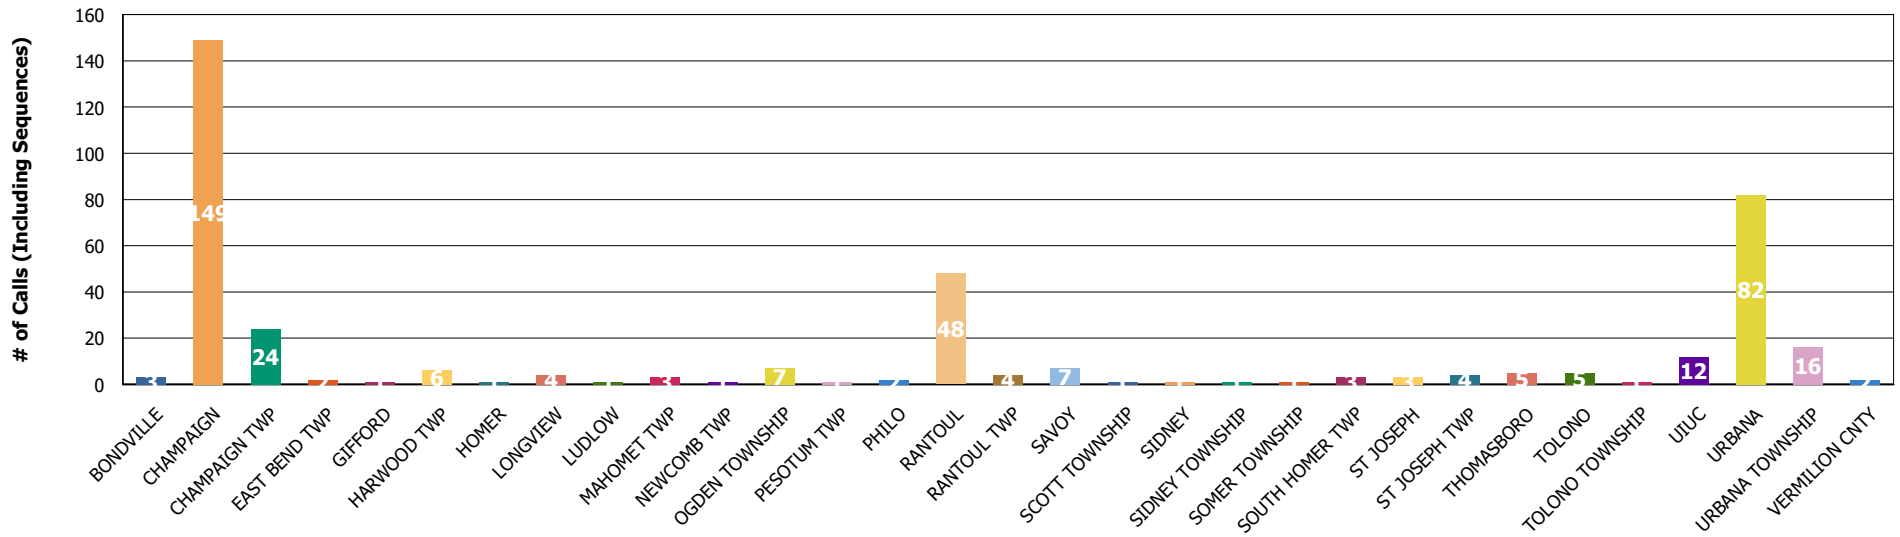

Activity Statistics by Jurisdiction

Calls Received Between 04/01/24 and 04/30/24

	BONDVILLE	CHAMPAIGN	CHAMPAIGN TWP	EAST BEND TWP	GIFFORD	HARWOOD TWP	HOMER	LONGVIEW	LUDLOW	MAHOMET TWP	NEWCOMB TWP
GRAND TOTAL	3	149	24	2	1	6	1	4	1	3	1
ASSIST	0	3	0	0	0	0	0	0	0	0	0
POLICE	0	3	0	0	0	0	0	0	0	0	0
CHECK	0	0	1	0	0	0	0	0	0	0	0
TRAP	0	0	1	0	0	0	0	0	0	0	0
INV	2	69	12	0	0	2	1	3	0	0	0
NO SUBTYPE	0	0	0	0	0	0	0	0	0	0	0
24NOT	0	1	0	0	0	0	0	0	0	0	0
AAFU	0	0	0	0	0	0	0	2	0	0	0

ST JOSEPH TWP	THOMASBO RO	TOLONO	TOLONO TOWNSHIP	UIUC	URBANA	URBANA TOWNSHIP	VERMILION CNTY	TOTAL
4	5	5	1	12	82	16	2	401
0	0	0	0	0	0	0	0	5
0	0	0	0	0	0	0	0	5
0	0	0	0	0	0	1	0	6
0	0	0	0	0	0	1	0	6
2	3	2	0	6	39	6	0	180
0	1	0	0	0	0	0	0	1
0	0	0	0	0	0	0	0	2
0	0	1	0	0	6	3	0	12