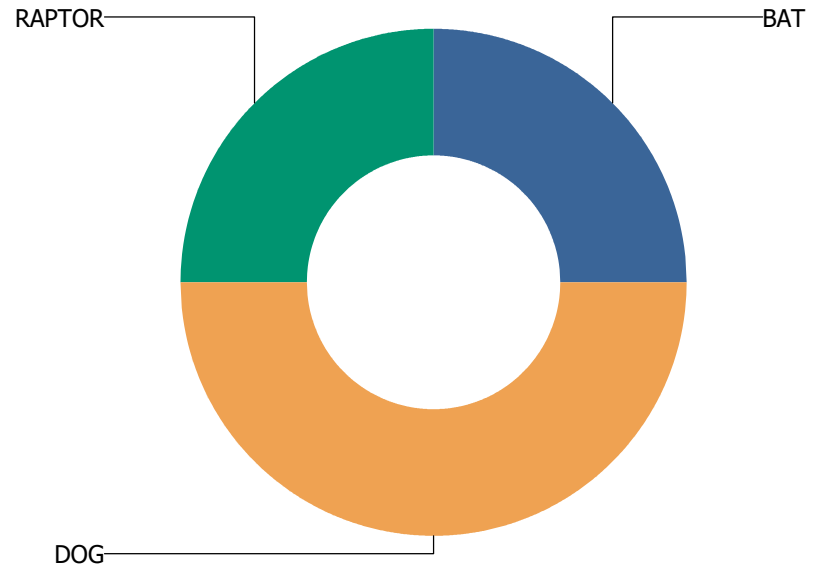

Calls Per Species

For OGDEN TOWNSHIP