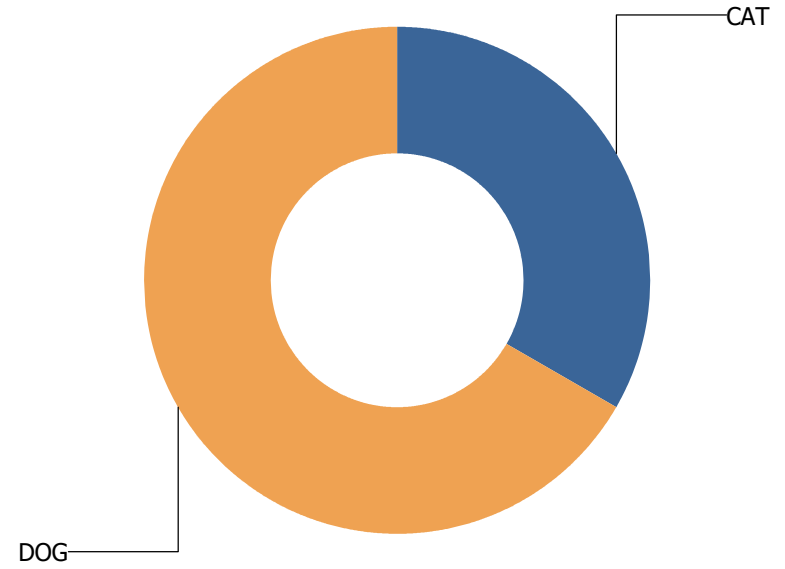

Calls Per Species

For ST JOSEPH TWP