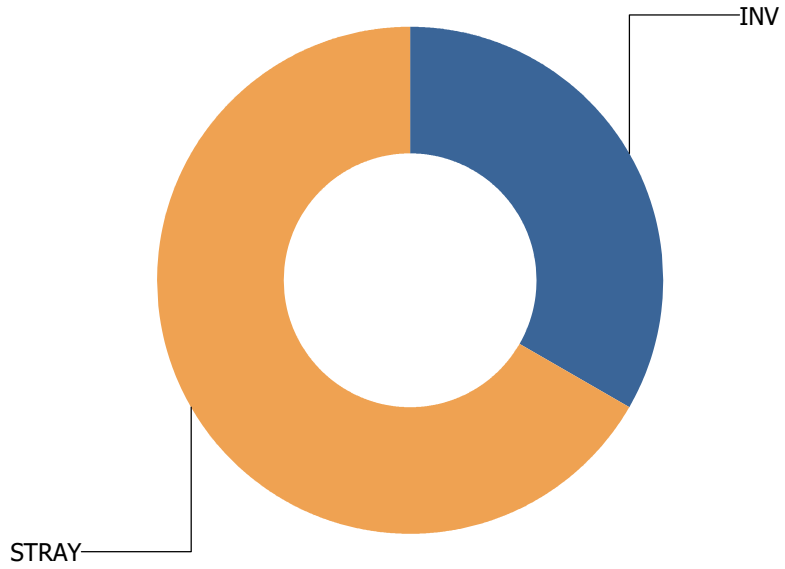

For GIFFORD

SQUIRREL

HARWOOD TWP

Total Calls Received: 3
Total Calls Including Sequences: 6

Call Types

For HARWOOD TWP

Calls Per Species

For HARWOOD TWP