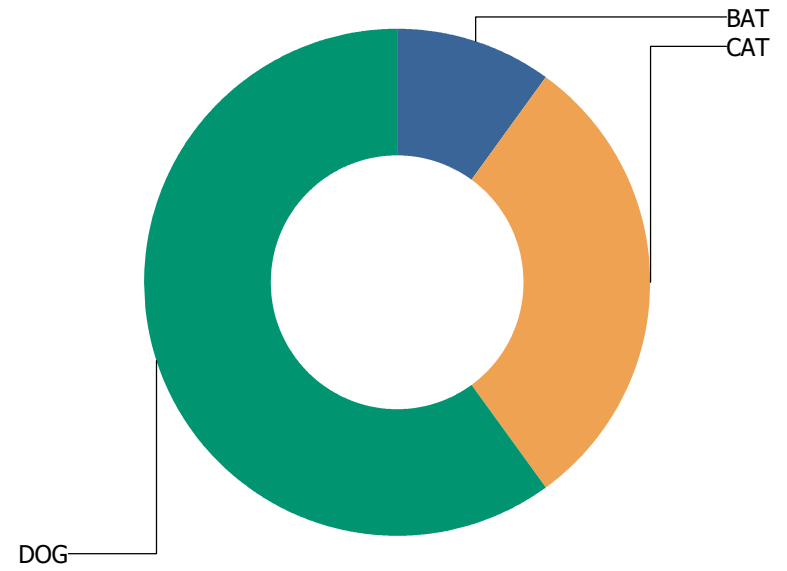

TOLONO TOWNSHIP

Total Calls Received: 1
Total Calls Including Sequences: 1

Call Types

For TOLONO TOWNSHIP

WILD

Calls Per Species

For TOLONO TOWNSHIP

RAPTOR

UIUC

Total Calls Received: 10
Total Calls Including Sequences: 12

Call Types For UIUC

Calls Per Species For UIUC

URBANA

Total Calls Received: 57
Total Calls Including Sequences: 82

Call Types

For URBANA