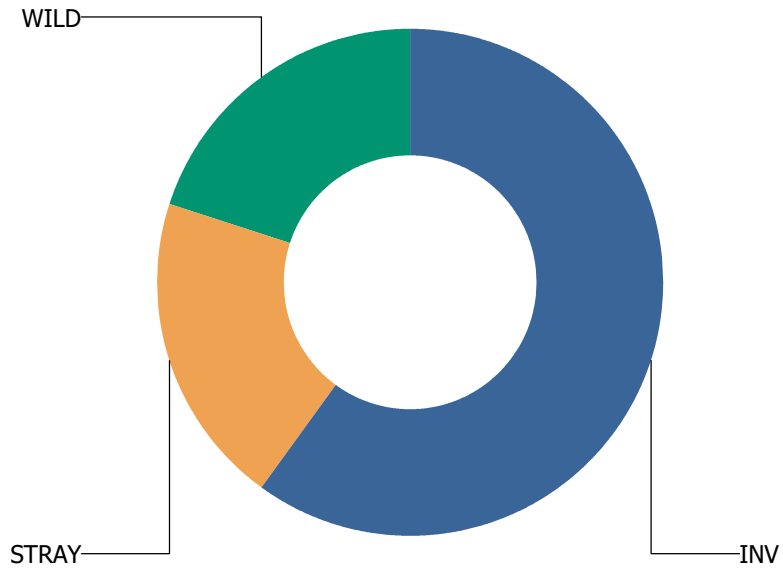

SAVOY

Total Calls Received: 5
Total Calls Including Sequences: 7

Call Types

For SAVOY