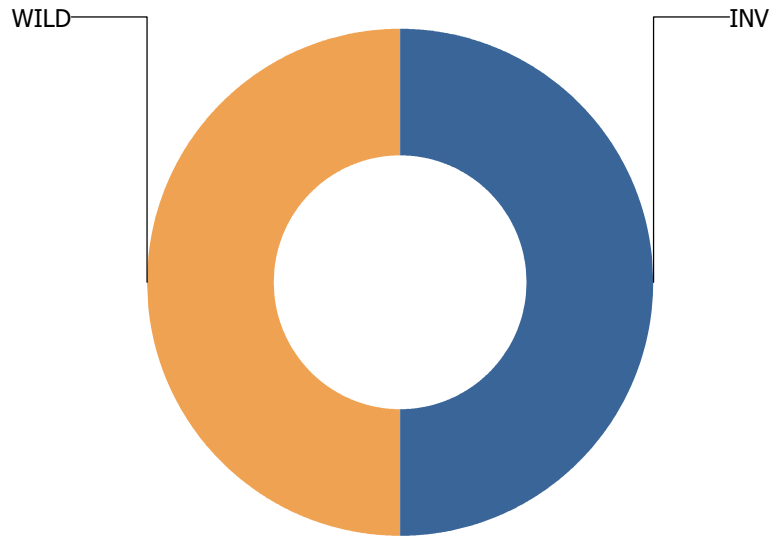

ST JOSEPH

Total Calls Received: 2
Total Calls Including Sequences: 3

Call Types

For ST JOSEPH