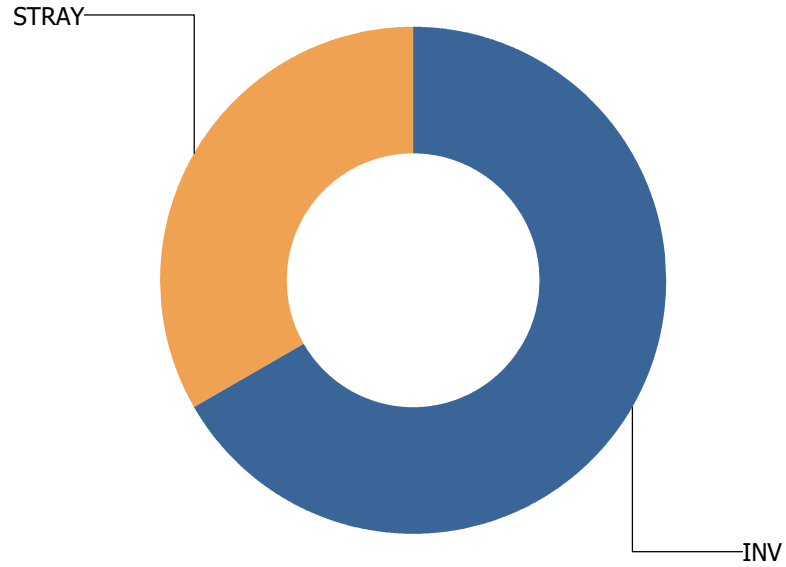

BONDVILLE

Total Calls Received: 3
Total Calls Including Sequences: 3

Call Types

For BONDVILLE