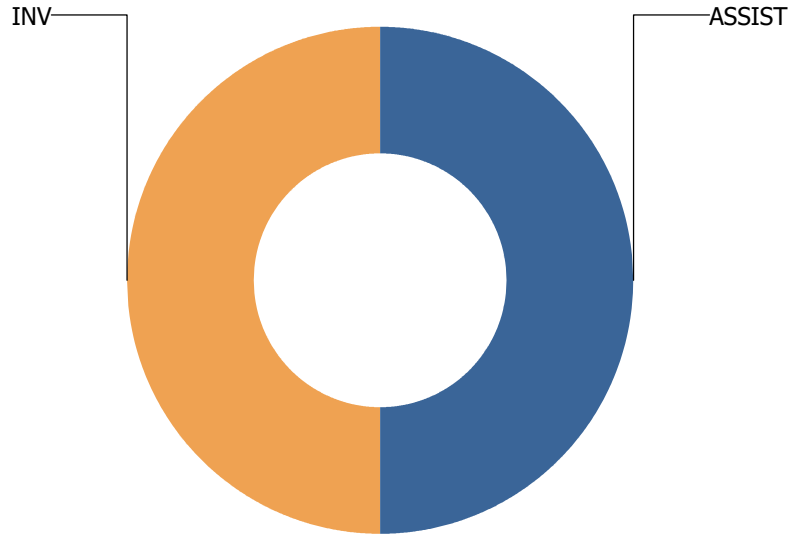

For SOMER TOWNSHIP

DOG

SOUTH HOMER TWP

Total Calls Received: 1
Total Calls Including Sequences: 3

Call Types

For SOUTH HOMER TWP

Calls Per Species

For SOUTH HOMER TWP