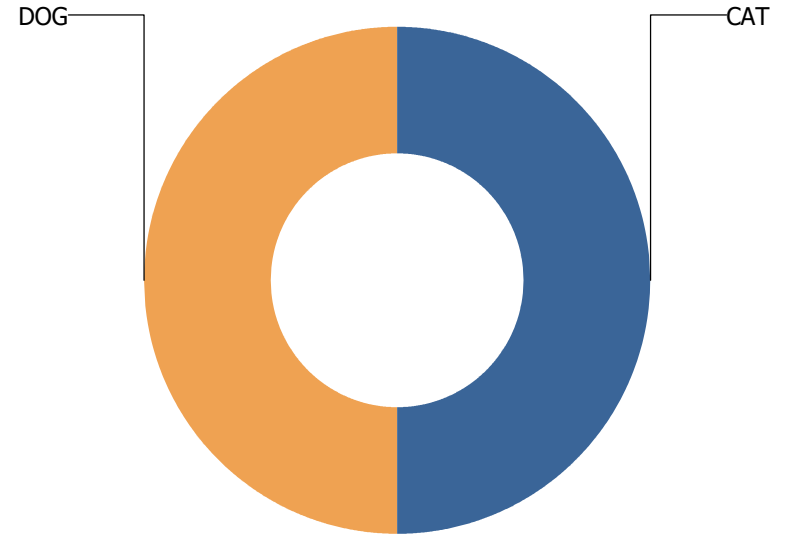

Calls Per Species

For MAHOMET TWP