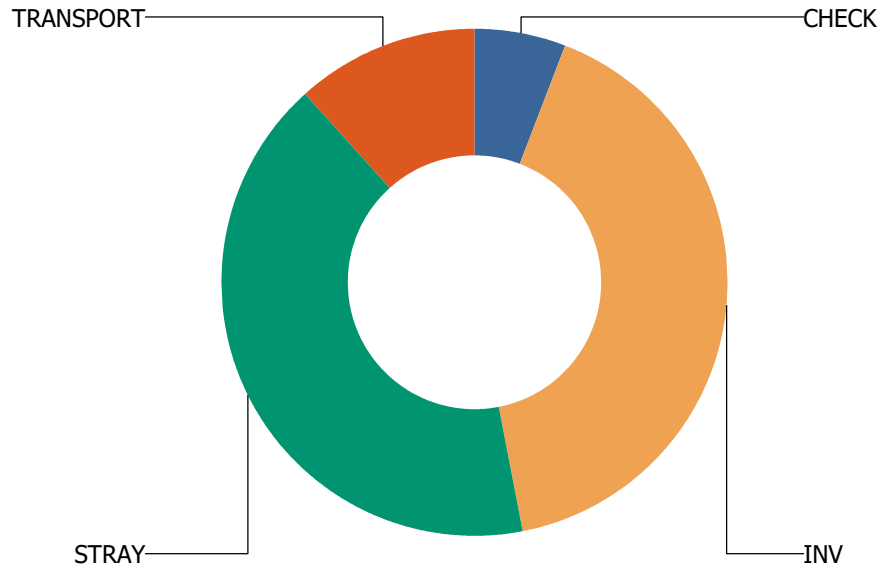

Call Types

For CHAMPAIGN

Calls Per Species

For CHAMPAIGN

CHAMPAIGN TWP

Total Calls Received: 15
Total Calls Including Sequences: 24

Call Types

For CHAMPAIGN TWP