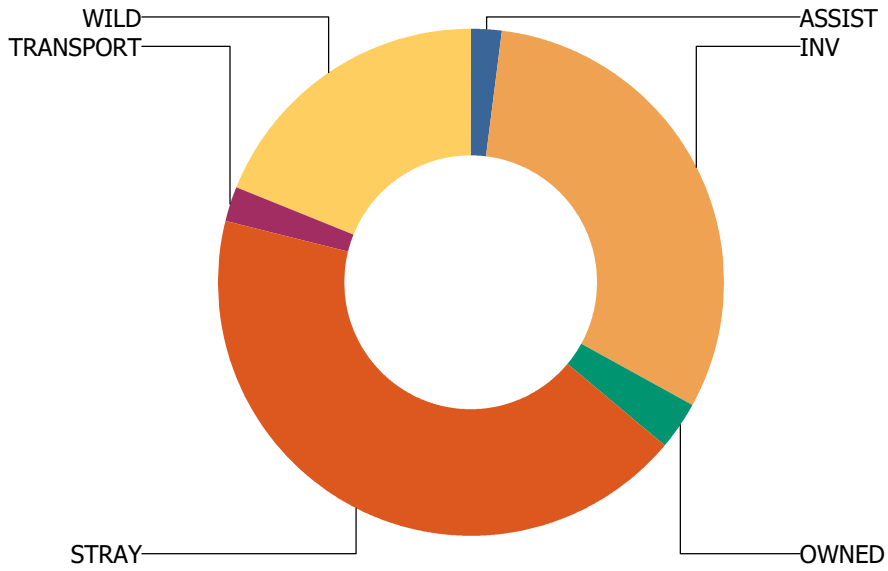

BONDVILLE

Total Calls Received: 3
Total Calls Including Sequences: 3

Call Types

For BONDVILLE

Calls Per Species

For BONDVILLE

CHAMPAIGN

Total Calls Received: 96
Total Calls Including Sequences: 149

Call Types

For CHAMPAIGN

Calls Per Species

For CHAMPAIGN

CHAMPAIGN TWP

Total Calls Received: 15
Total Calls Including Sequences: 24

Call Types

For CHAMPAIGN TWP