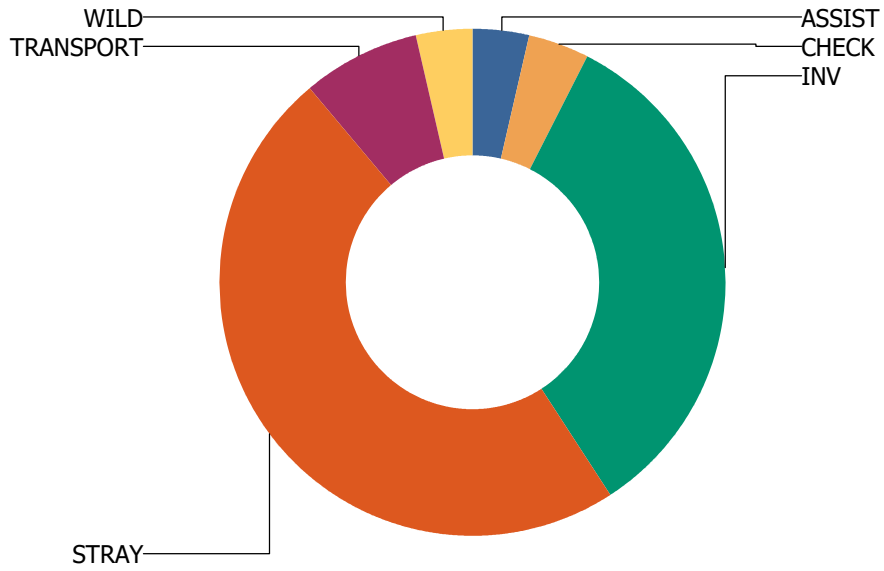

For PHILO

DOG

RANTOUL

Total Calls Received: 24
Total Calls Including Sequences: 48

Call Types

For RANTOUL

Calls Per Species

For RANTOUL